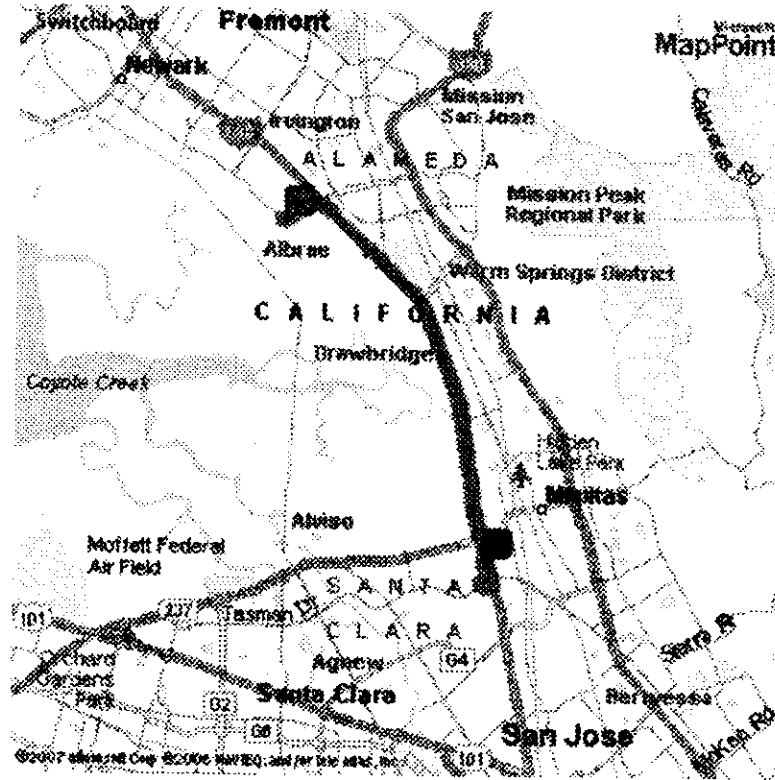

Switchboard Your Digital Directory

Start:
4450 Peralta Blvd, Fremont, CA
94536

End:
600 Barber Ln Milpitas, CA
95035

Total Time: 16 minutes
Total Distance: 13.7 miles

[Previous Page](#)

Turn by Turn Directions

Business Name or Category: |
 Location: |
 Within: |

[Help](#)

Directions

Start: 39639 Balentine Dr, Newark, CA 94560
End: 600 Barber Ln Milpitas, CA 95035

Total Time: 12 minutes

Total Distance: 10.1 miles

Switchboard Your Digital Directory

Start:
5851 Cushing Parkway,
Fremont, CA 94538

End:
600 Barber Ln Milpitas, CA
95035

Total Time: 10 minutes
Total Distance: 8.8 miles

[Previous Page](#)

Turn by Turn Directions

Start:	Depart 5851 Cushing Pkwy, Fremont, CA 94538-3291 on Cushing Pkwy (North-West)	
1.	Turn RIGHT (East) onto Auto Mall Pkwy	0.6 mi
2.	Take Ramp (RIGHT) onto I-880 [Nimitz Fwy] towards I-880 / San Jose	6.8 mi
3.	At exit 8A, turn RIGHT onto Ramp towards Great Mall Pkwy / Tasman Drive	0.6 mi
4.	Turn RIGHT (West) onto Tasman Dr	0.2 mi
5.	Turn LEFT (South-East) onto Alder Dr	0.2 mi
6.	Turn LEFT (North) onto Barber Ln	0.3 mi
End:	Arrive 600 Barber Ln, Milpitas, CA 95035-7911	