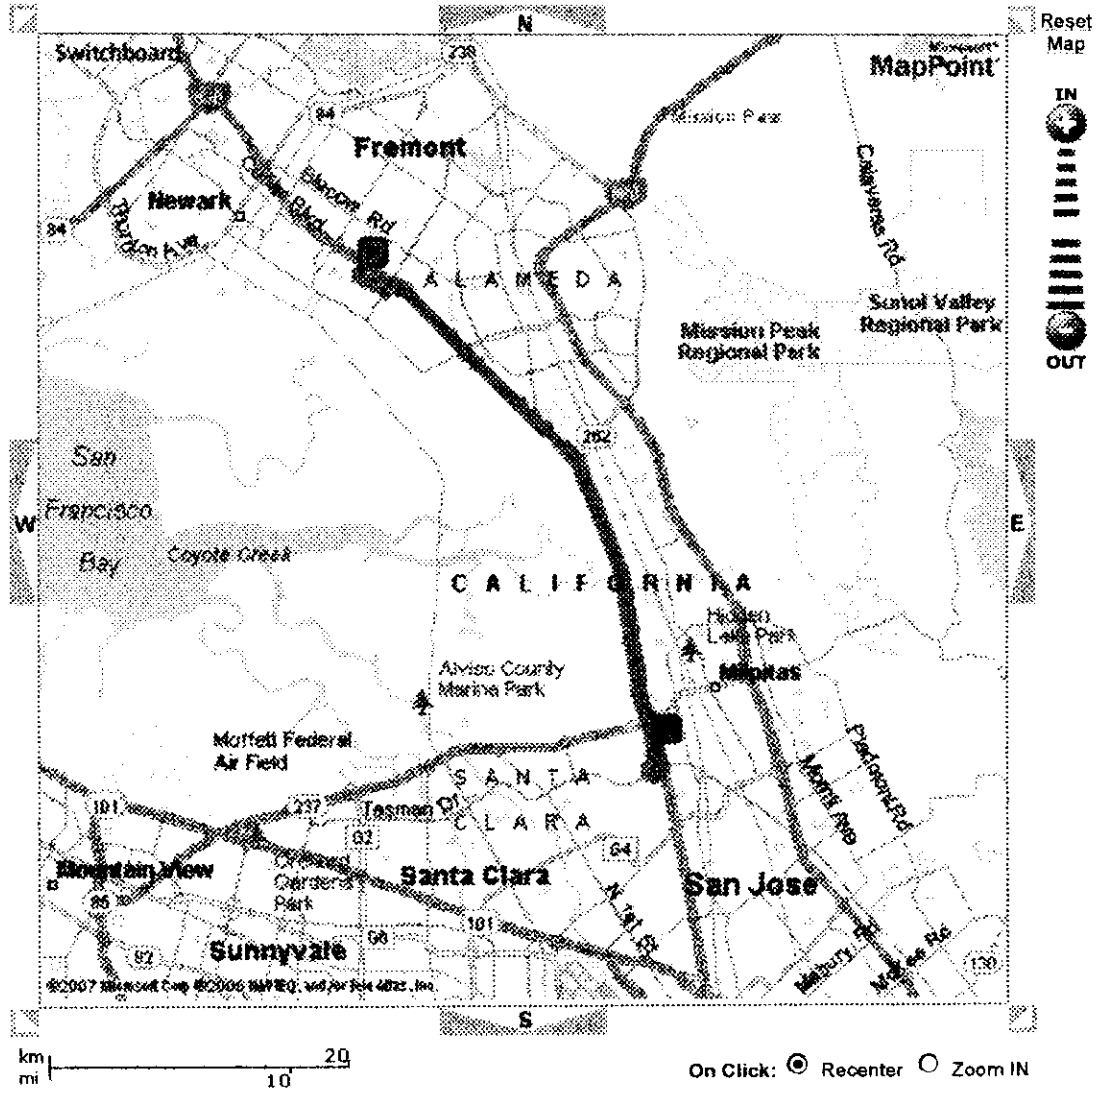

Switchboard Your Digital Directory

[Find a Business](#) |
[Find a Person](#) |
[Maps & Directions](#) |
[Search by Phone](#) |
[Area & Zip Codes](#) |
[Web Search](#)

Business Name or Category: |
Location: |
Within: |

[Help](#)

Directions

Start: 39639 Balentine Dr, Newark, CA 94560
End: 600 Barber Ln Milpitas, CA 95035

Total Time: 12 minutes

Total Distance: 10.1 miles

[Turn by Turn Directions](#)

On Click: ☒ Recenter ☐ Zoom IN

[Turn by Turn Directions](#)

[Add another location along the way](#) |
[Reverse this Route](#) |
[Show Detailed Maps for all Turns](#)

1. **Start:**
2. Depart 39639 Balentine Dr, Newark, CA 94560-5377 on Balentine Dr (East)

1.	Road name changes to Local road(s)	< 0.1 mi
2.	Turn LEFT (North-East) onto Stevenson Blvd	< 0.1 mi
3.	Take Ramp (RIGHT) onto I-880 [Nimitz Fwy] towards I-880 / San Jose	8.3 mi
4.	At exit 8A, turn RIGHT onto Ramp towards Great Mall Pkwy / Tasman Drive	0.6 mi